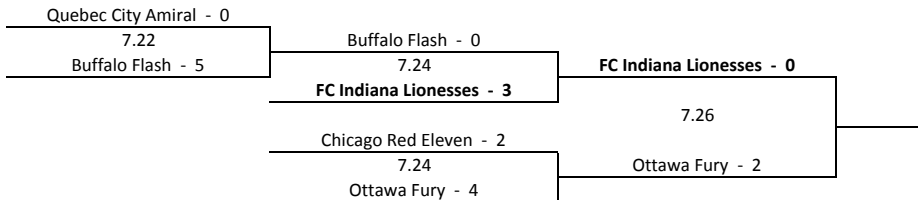

Central Conference