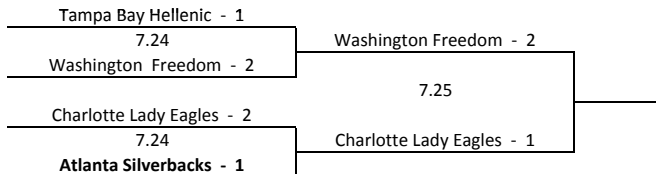

Eastern Conference