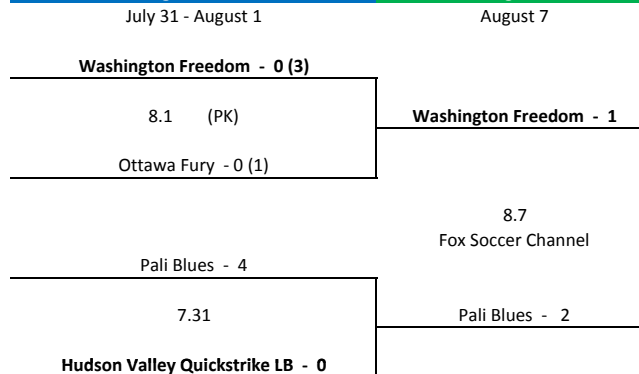

Western Conference

W-League Semifinals