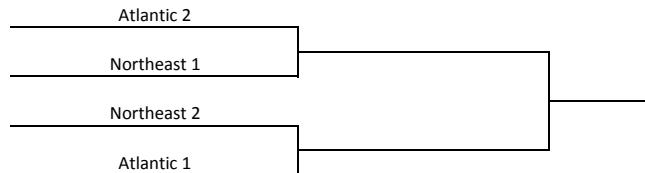

2009 W-LEAGUE CHAMPIONSHIP PLAYOFFS

Regular Season Champion receives bye to W-League Semifinals (Playoff qualifiers adjusted for applicable division)

Divisional Round	Conference Semifinals	Conference Final
July 21-22	July 24-26	

Central Conference

Eastern Conference

Western Conference

Bold indicates conference tournament host (top seed or by bid)

W-League Semifinals	W-League Final
July 31 - August 1	August 7-8

Semifinal seeding may be changed to avoid pairing teams who have already played one another