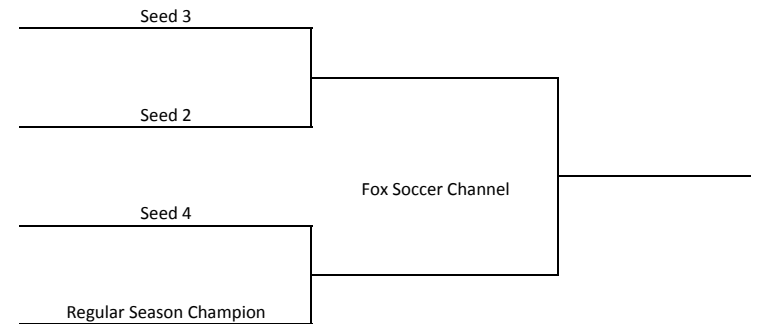

2009 W-LEAGUE CHAMPIONSHIP PLAYOFFS

Regular Season Champion receives bye to W-League Semifinals (Playoff qualifiers adjusted for applicable division)

Divisional Round	Conference Semifinals	Conference Final
July 21-22	July 24-26	

Central Conference

Eastern Conference

Western Conference

Bold indicates conference tournament host (top seed or by bid)

W-League Semifinals	W-League Final
July 31 - August 1	August 7-8

Semifinal seeding may be changed to avoid pairing teams who have already played one another