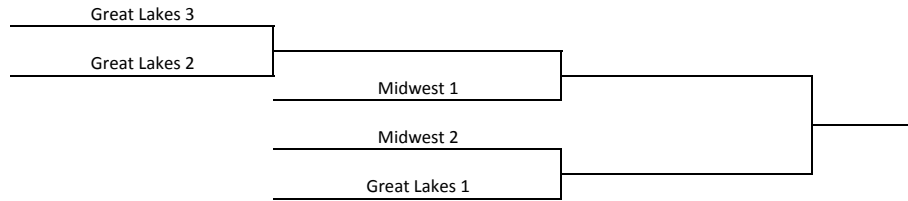

2009 W-LEAGUE CHAMPIONSHIP PLAYOFFS

Regular Season Champion receives bye to W-League Semifinals (Playoff qualifiers adjusted for applicable division)

Divisional Round	Conference Semifinals	Conference Final
July 21-22	July 24-26	

Central Conference

Eastern Conference

Western Conference

Bold indicates conference tournament host (top seed or by bid)

W-League Semifinals	W-League Final
July 31 - August 1	August 7-8

Semifinal seeding may be changed to avoid pairing teams who have already played one another